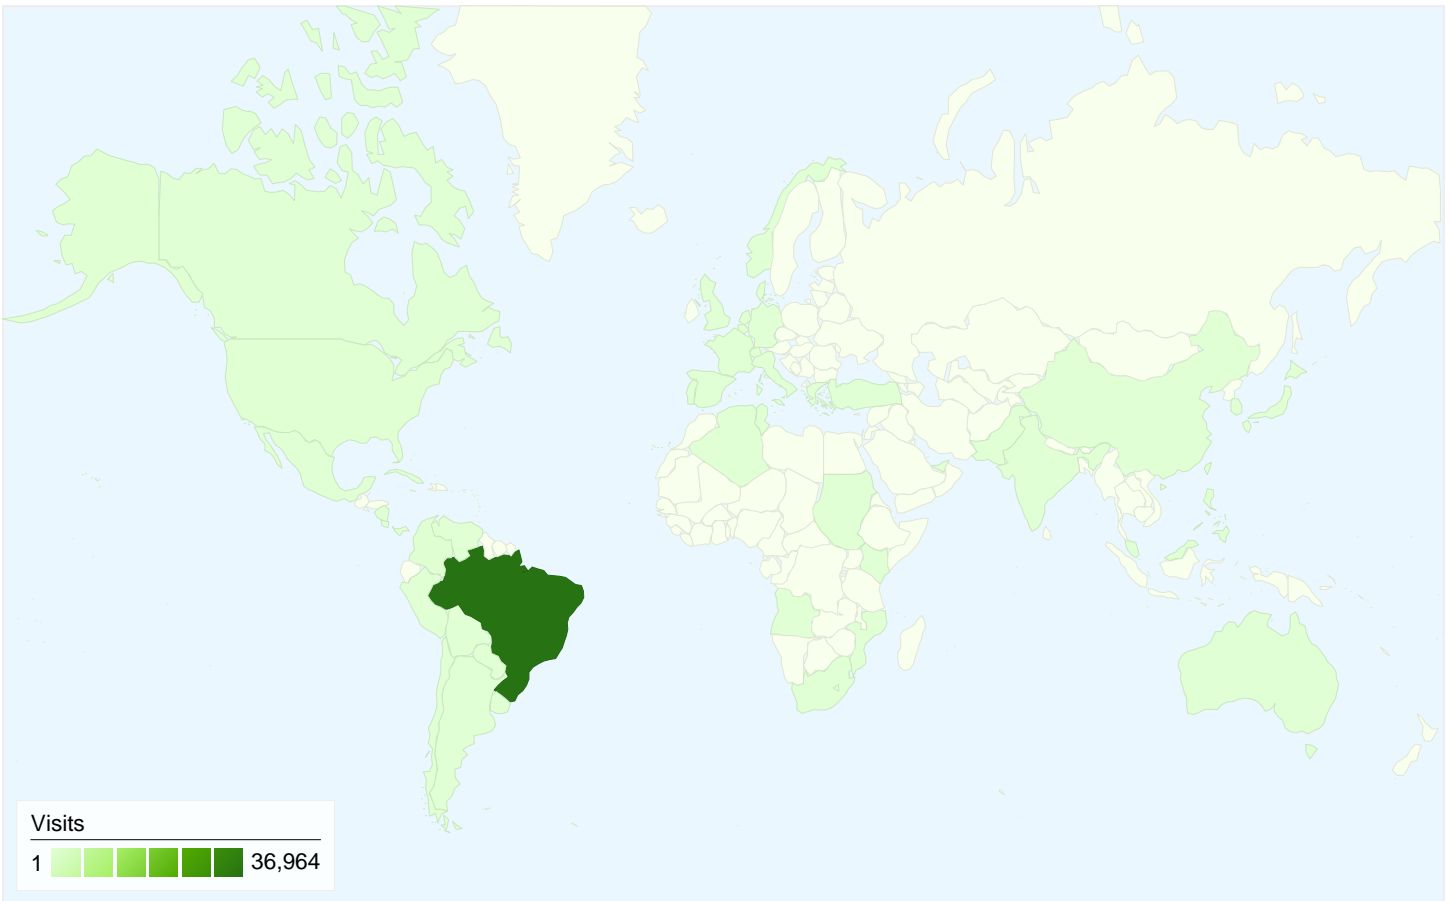

Map Overlay

Comparing to: Site

37,829 visits came from 49 countries/territories

Site Usage

Visits	Pages/Visit	Avg. Time on Site	% New Visits	Bounce Rate	
37,829 % of Site Total: 100.00%	1.23 Site Avg: 1.23 (0.00%)	00:00:46 Site Avg: 00:00:46 (0.00%)	38.52% Site Avg: 38.79% (-0.70%)	81.43% Site Avg: 81.43% (0.00%)	
Country/Territory	Visits	Pages/Visit	Avg. Time on Site	% New Visits	Bounce Rate
Brazil	36,964	1.23	00:00:46	37.99%	81.53%
Colombia	219	1.12	00:00:37	49.77%	89.95%
United States	140	1.19	00:00:35	69.29%	82.14%
Argentina	93	1.74	00:00:23	19.35%	27.96%
Portugal	79	1.25	00:00:55	72.15%	79.75%
Spain	46	1.33	00:00:47	80.43%	71.74%
United Kingdom	29	1.21	00:01:49	75.86%	79.31%
Uruguay	28	1.43	00:00:01	28.57%	57.14%
France	27	1.22	00:00:44	74.07%	81.48%
Germany	26	1.04	00:00:18	65.38%	96.15%