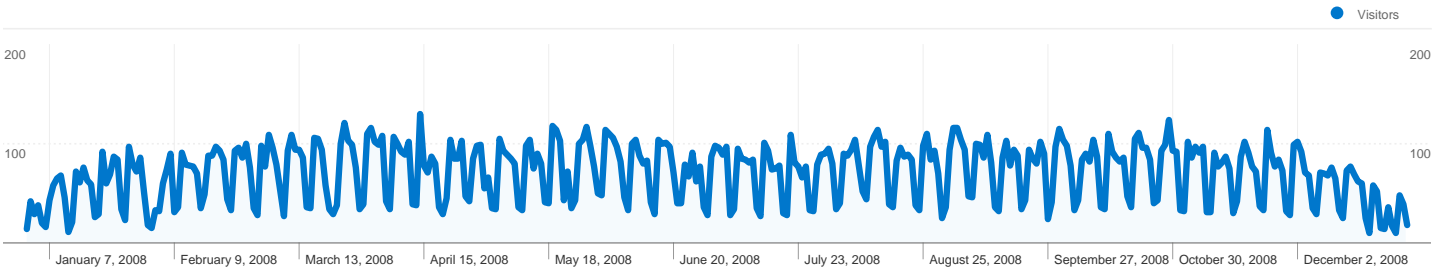

Visitors Overview

Comparing to: Site

15,251 people visited this site

37,829 Visits

15,251 Absolute Unique Visitors

46,709 Pageviews

1.23 Average Pageviews

00:00:46 Time on Site